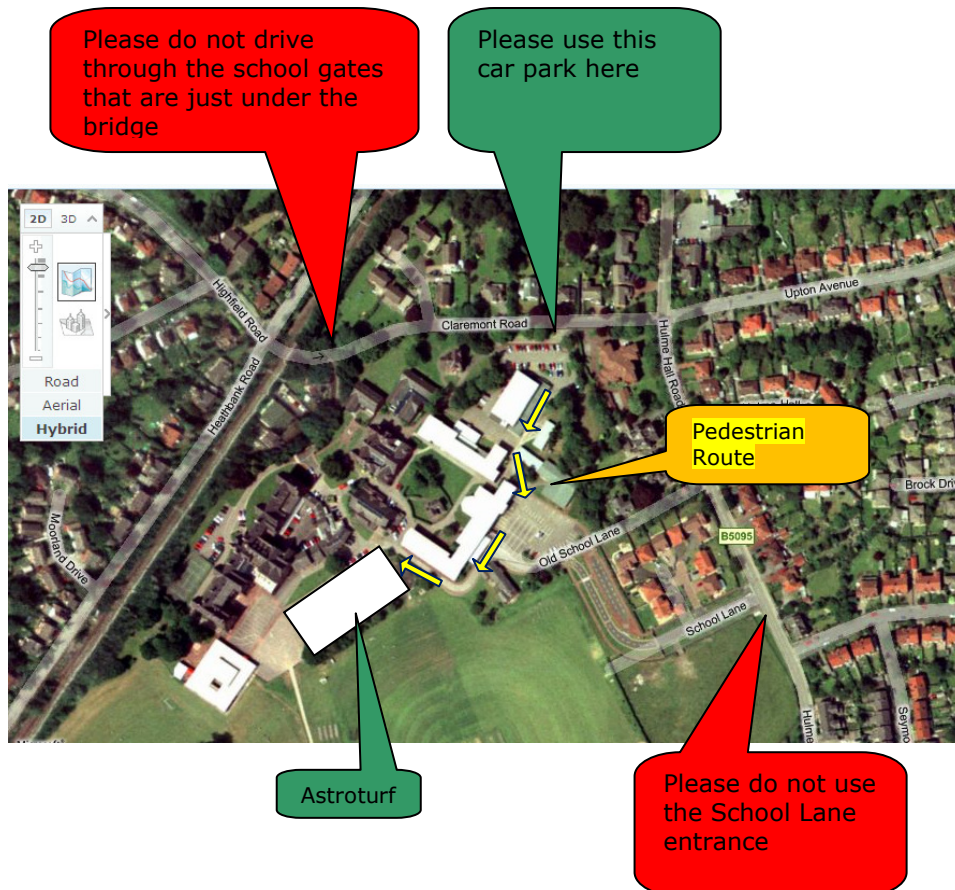

Inter Cheadle Training facilities at Cheadle Hulme Shool

Claremont Road, Cheadle Hulme, Cheadle, Cheshire, SK8 6EF

Please be aware that the car park is on Claremont Road as shown on the map below. If there are any issues with parking then please inform the relevant Inter Cheadle team coach. **Please** help us to respect the wishes of the school and park cars only in the designated area.